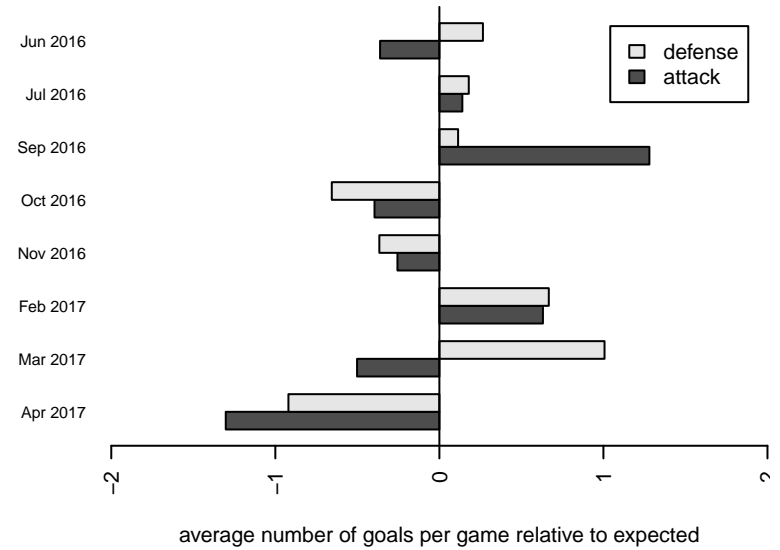

Performance relative to 13 month average