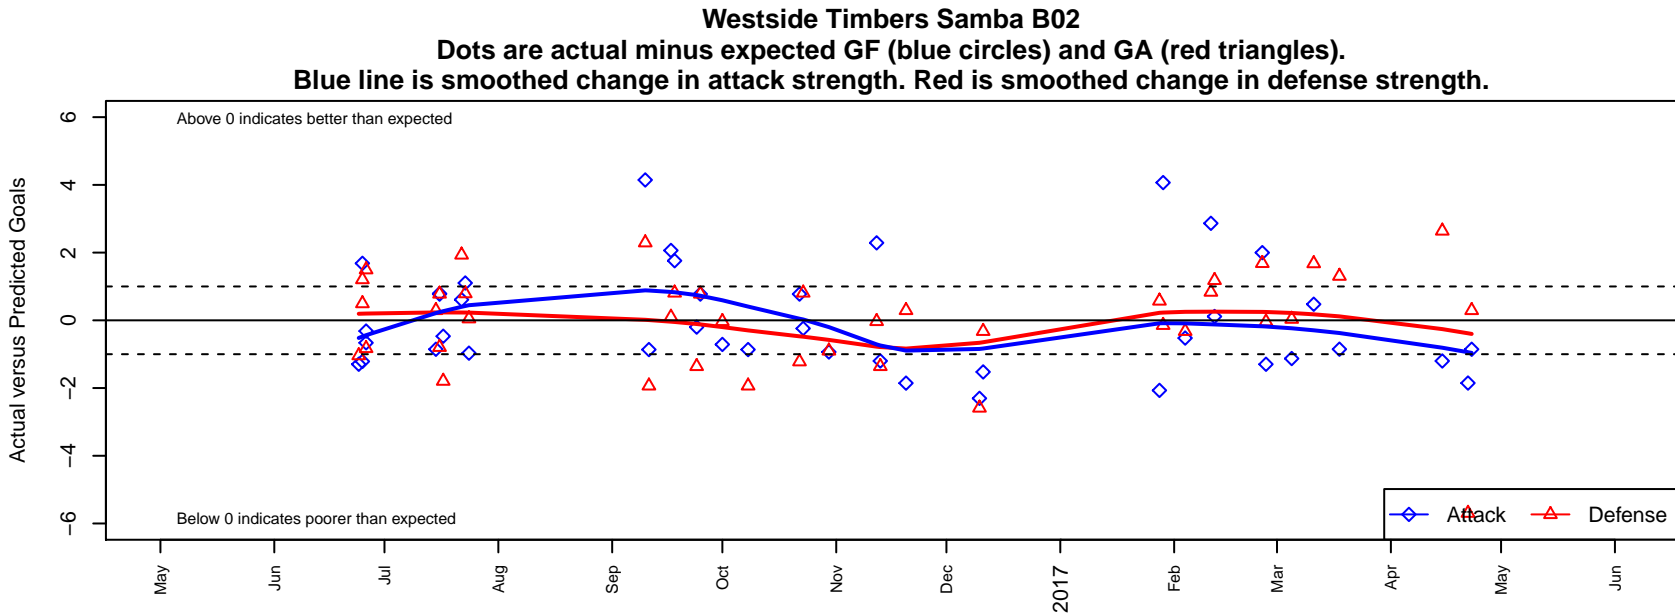

Westside Timbers Samba B02

Westside Timbers
 Beaverton, OR
 B02 total strength=1378
 attack=10.35 defense=5.3
 fall league = PTT B02 Premier
 spr league = Win OYS B02 Premier White

alt names used:
 WT 02B Samba
 Westside Timbers B02 Samba
 Westside Timbers 02B Samba
 WT B02 Samba
 WESTSIDE TIMBERS WT 02B SAMBA (OR)
 Westside Timbers 02B Samba
 Westside Timbers 02B Samba

**attack and defense variance (black dot)
relative to other teams
and top 10 in region**

**attack and defense rating
relative to others at age
and all opponents in last 13 months**

Performance relative to 13 month average