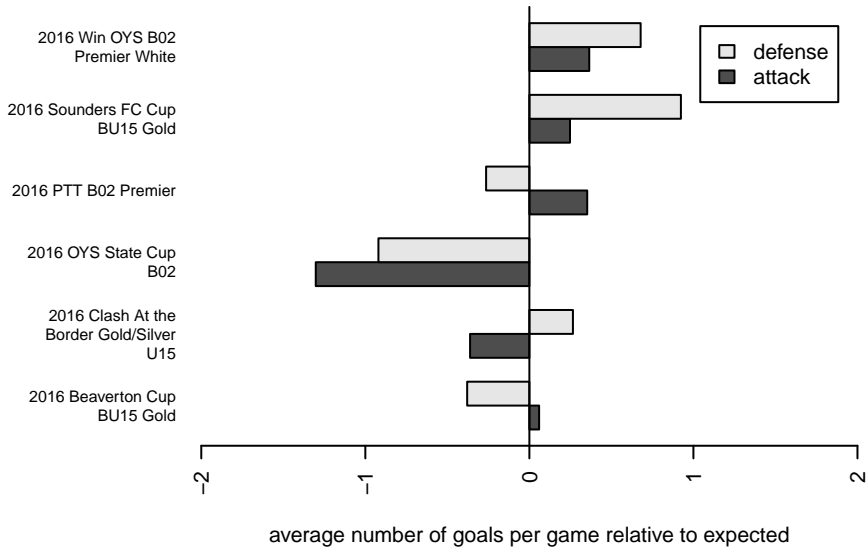

Westside Timbers Samba B02

Westside Timbers
 Beaverton, OR
 B02 total strength=1378
 attack=10.35 defense=5.3
 fall league = PTT B02 Premier
 spr league = Win OYS B02 Premier White

alt names used:
 WT 02B Samba
 Westside Timbers B02 Samba
 Westside Timbers 02B Samba
 WT B02 Samba
 WESTSIDE TIMBERS WT 02B SAMBA (OR)
 Westside Timbers 02B Samba
 Westside Timbers 02B Samba

Venues played:
 2016 Clash At the Border Gold/Silver U15
 2016 Beaverton Cup BU15 Gold
 2016 Sounders FC Cup BU15 Gold
 2016 PTT B02 Premier
 2016 Timbers Winter Showcase 2002 Showcas
 2016 Win OYS B02 Premier White
 2016 OYS State Cup B02

**attack and defense variance (black dot)
relative to other teams
and top 10 in region**

**attack and defense rating
relative to others at age
and all opponents in last 13 months**

Performance relative to 13 month average