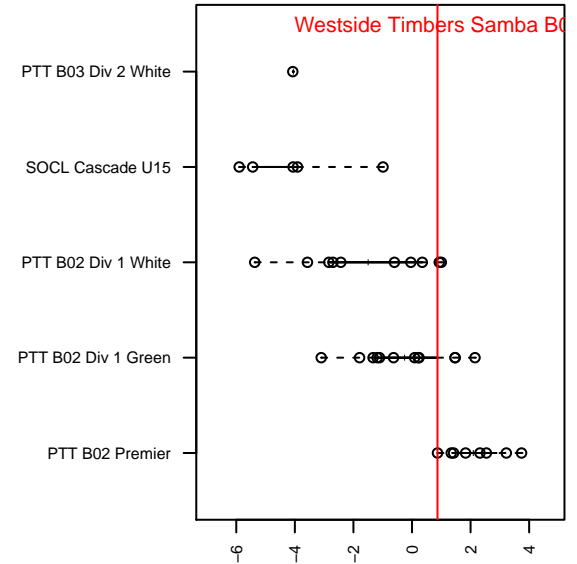

Westside Timbers Samba B02

Westside Timbers
 Beaverton, OR
 B02 total strength=1378
 attack=10.35 defense=5.3
 fall league = PTT B02 Premier
 spr league = Win OYS B02 Premier White

alt names used:
 WT 02B Samba
 Westside Timbers B02 Samba
 Westside Timbers 02B Samba
 WT B02 Samba
 WESTSIDE TIMBERS WT 02B SAMBA (OR)
 Westside Timbers 02B Samba
 Westside Timbers 02B Samba

Venues played:
 2016 Clash At the Border Gold/Silver U15
 2016 Beaverton Cup BU15 Gold
 2016 Sounders FC Cup BU15 Gold
 2016 PTT B02 Premier
 2016 Timbers Winter Showcase 2002 Showcas
 2016 Win OYS B02 Premier White
 2016 OYS State Cup B02

**attack and defense variance (black dot)
relative to other teams
and top 10 in region**

**attack and defense rating
relative to others at age
and all opponents in last 13 months**

Performance relative to 13 month average